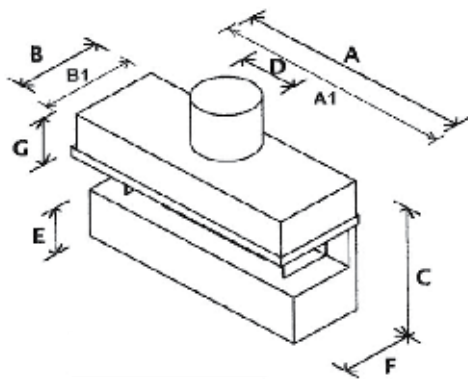

Horizon Cantilever

Jetmaster
EST 1950

Brilliant Heat. Beautiful to Watch.

SPECIFICATIONS - HORIZON CANTILEVER

(DIMENSIONS IN MILLIMETERS)

SINGLE SIDED	A	A1	B	B1	C	D	E	F	G	HEAT CAPACITY
CANTILEVER 700	1190	1266	440	455	225	275	177	405	336	AMBIENT
CANTILEVER 1100	1424	1500	440	455	225	275	177	405	336	AMBIENT

Measurement A1 and B1 are internal.

The gas connector is at right hand back rear.

Call into your nearest Jetmaster Showroom

NSW 10 Martin Ave, Arncliffe 02 9597 7222
NSW 167 Eastern Valley Way, Castlecrag 02 9958 1777
NSW 3/10 Salisbury Rd, Castle Hill 02 9680 7279
NSW 2083 Castlereagh Rd, Penrith 02 4722 9099
NSW 17A Lyell St, Mittagong 02 4872 2234