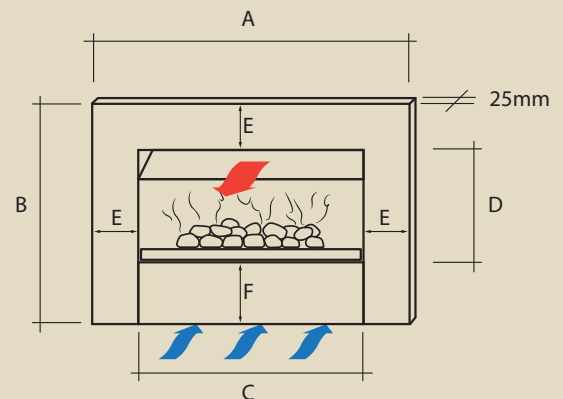

For further information contact your nearest Jetmaster showroom

NSW	10 Martin Avenue, Arncliffe	02 9597 7222	QLD	59 Pineapple Street, Zillmere	07 3263 4955
NSW	167 Eastern Valley Way, Castlecrag	02 9958 1777	SA	19 Marlow Road, Keswick	08 8371 1222
NSW	3/10 Salisbury Road, Castle Hill	02 9680 7279	VIC	444 Swan Street, Richmond	03 9429 5573
NSW	17A Lyell Street, Mittagong	02 4872 2234	WA	277 Lord Street, East Perth	08 9228 2600
NSW	334 Brunner Road, Adamstown, Newcastle	02 4952 9299	EMAIL	sales@jetmaster.com.au VISIT www.jetmaster.com.au	

BRILLIANT HEAT, BEAUTIFUL TO WATCH