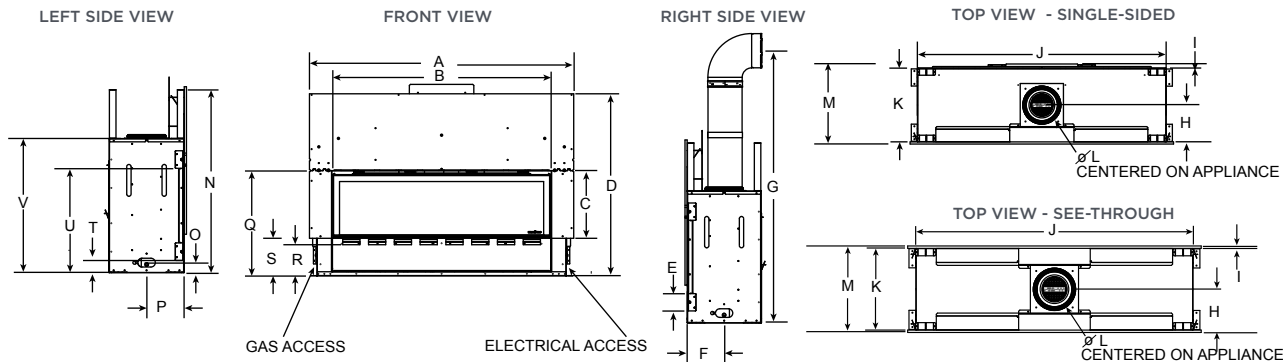

MEZZO SPECIFICATIONS

MODEL	FRONT WIDTH		BACK WIDTH		HEIGHT		DEPTH		GLASS SIZE	BTU/HOUR INPUT (NG)
	UNIT	FRAMING	UNIT	FRAMING	UNIT	FRAMING	UNIT	FRAMING		
MEZZO36, MEZZO36ST	46-3/16 [1173]	48-1/4 [1226]	46-3/16 [1173]	48-1/4 [1226]	41-3/4 [1060]	42 [1067]	17-1/8 [435]	18-1/4 [464] ST: 17 [432]	35-1/2 x 12-1/2 [908 x 318]	17,500 - 30,000
MEZZO48, MEZZO48ST	58 [1473]	60-1/4 [1530]	58 [1473]	60-1/4 [1530]	41-3/4 [1060]	42 [1067]	17-1/8 [435]	18-1/4 [464] ST: 17 [432]	47-1/2 x 12-1/2 [1207 x 318]	21,000 - 40,000
MEZZO60, MEZZO60ST	70 [1778]	72-1/4 [1835]	70 [1778]	72-1/4 [1835]	47-3/4 [1213]	48 [1219]	17-1/8 [435]	18-1/4 [464] ST: 17 [432]	59-1/2 x 12-1/2 [1511 x 318]	26,000 - 50,000
MEZZO72, MEZZO72ST	82 [2083]	84-1/4 [2140]	82 [2083]	84-1/4 [2140]	47-3/4 [1213]	48 [1219]	17-1/8 [435]	18-1/4 [464] ST: 17 [432]	71-1/2 x 12-1/2 [1861 x 318]	30,000 - 58,000

Model	A	B	C	D	E	F	G	H	I	J	K	L	M	N	O	P	Q	R	S	T	U	V
MEZZO36, MEZZO36ST	50 [1270]	39-1/4 [997]	15-5/8 [397]	42-1/2 [1080]	4 [102]	8-9/16 [217]	62 [1575]	8-9/16 [217]	1 [25] ST: 1/2 [13]	46-3/16 [1173]	17-1/8 [435]	8 [205]	18-5/8 [471] ST: 18-1/8 [460]	41-3/4 [1060]	2-3/8 [60]	8-9/16 [217]	24-1/2 [622]	7-1/4 [184]	8-7/8 [225]	2-3/4 [70]	23-3/4 [605]	30-1/2 [775]
MEZZO48, MEZZO48ST	62 [1575]	51-1/8 [1299]	15-5/8 [397]	42-1/2 [1080]	4 [102]	8-9/16 [217]	62 [1575]	8-9/16 [217]	1 [25] ST: 1/2 [13]	58 [1473]	17-1/8 [435]	8 [205]	18-5/8 [471] ST: 18-1/8 [460]	41-3/4 [1060]	2-3/8 [60]	8-9/16 [217]	24-1/2 [622]	7-1/4 [184]	8-7/8 [225]	2-3/4 [70]	23-3/4 [605]	30-1/2 [775]
MEZZO60, MEZZO60ST	74 [1880]	63-1/8 [1603]	15-5/8 [397]	48-1/2 [1232]	4 [102]	8-9/16 [217]	62 [1575]	8-9/16 [217]	1 [25] ST: 1/2 [13]	70 [1778]	17-1/8 [435]	8 [205]	18-5/8 [471] ST: 18-1/8 [460]	47-3/4 [1213]	2-3/8 [60]	8-9/16 [217]	24-1/2 [622]	7-1/4 [184]	8-7/8 [225]	2-3/4 [70]	23-3/4 [605]	30-1/2 [775]
MEZZO72, MEZZO72ST	86 [2184]	75-1/8 [1908]	15-5/8 [397]	48-1/2 [1232]	4 [102]	8-9/16 [217]	74 [1880]	8-9/16 [217]	1 [25] ST: 1/2 [13]	82 [2083]	17-1/8 [435]	8 [205]	18-5/8 [471] ST: 18-1/8 [460]	47-3/4 [1213]	2-3/8 [60]	8-9/16 [217]	24-1/2 [622]	7-1/4 [184]	8-7/8 [225]	2-3/4 [70]	23-3/4 [605]	30-1/2 [775]

Dimensions are in inches and millimeters. Product information is not complete and is subject to change without notice. Product installation must adhere strictly to instructions shipped with product. We recommend measuring individual units at installation. Assumes the use of 1/2" sheetrock. NOTE: Combustible material should not cover the face. Make sure you do NOT cover the decorative door opening.

Refer to installation manual for detailed specifications on installing this product. Heat & Glo® reserves the right to update units periodically. The flame and ember appearance may vary based on the type of fuel burned and the venting configuration used. Actual product appearance, including flame, may differ from product images.

U.S. EFFICIENCIES

Steady State - Since most homeowners use their fireplaces for an extended time while they are in the room, Steady State measures how efficiently your fireplace converts fuel to heat once it is warmed up and running in a "steady state".

AFUE - AFUE rating is more typically used with appliances, like your furnace, that continually cycle on and off to maintain a constant temperature.

RATING	MEZZO36	MEZZO36ST	MEZZO48	MEZZO48ST	MEZZO60	MEZZO60ST	MEZZO72	MEZZO72ST
STEADY STATE	49.2% (NG), 49.2% (LP)	49.3% (NG), 49.3% (LP)	57.2% (NG), 57.2% (LP)	58.3% (NG), 58.3% (LP)	63.0% (NG), 64.1% (LP)	66.3% (NG), 67.7% (LP)	61.3% (NG), 63.1% (LP)	67.3% (NG), 69.3% (LP)
AFUE	44.1% (NG), 48.5% (LP)	39.7% (NG), 49.3% (LP)	46.4% (NG), 56.1% (LP)	48.3% (NG), 57.3% (LP)	58.0% (NG), 59.7% (LP)	61.1% (NG), 63.3% (LP)	56.6% (NG), 59.0% (LP)	62.4% (NG), 65.1% (LP)

CANADA EFFICIENCIES