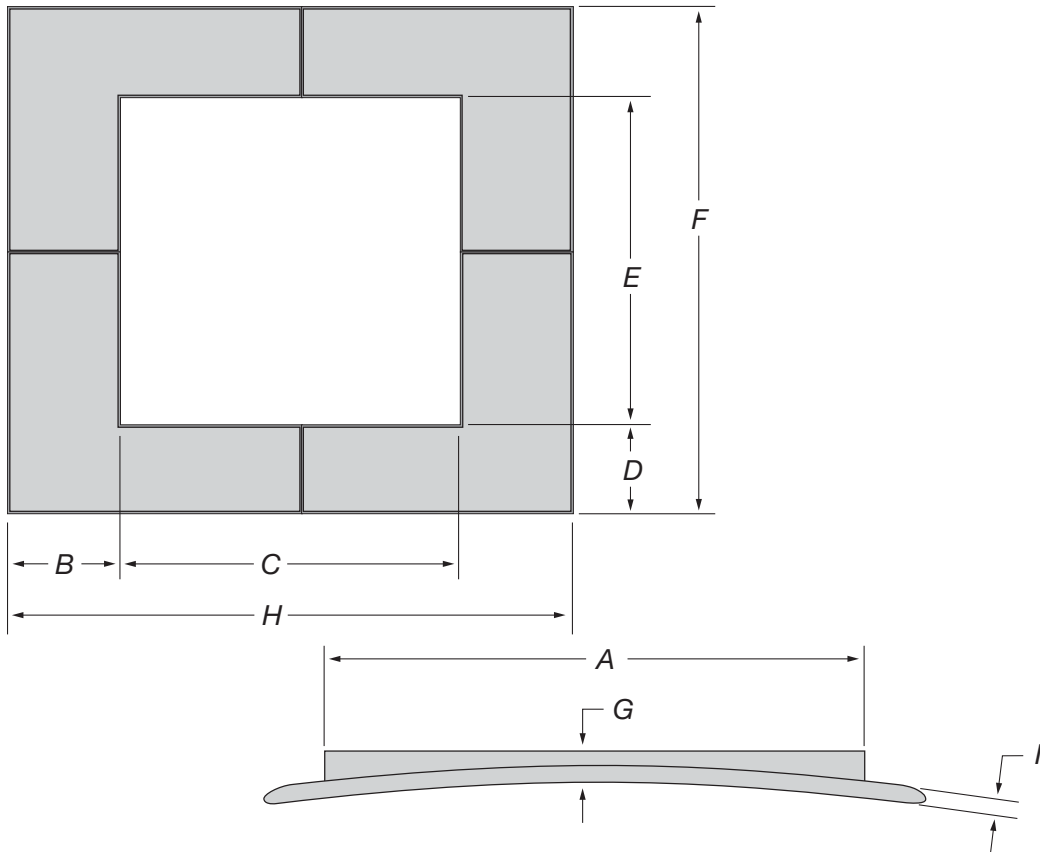

HEAT & GLO™
Where everything comes together

Echo
Modern Collection Surround

Echo

Specifications

MODEL	A	B	C	D	E	F	G	H	I
ECHO 350*	1190	235	720	180	650	1010	55	970	30
ECHO 550	1335	270	795	180	700	1060	55	1105	30
ECHO 6000	1460	270	920	180	785	1145	55	1230	30

Dimensions above are in mm. Reference dimensions only. Refer to installation manual for detailed specifications on installing this product. Heat & Glo reserve the right to update products periodically. Pictures in this brochure are not true representation of the mantel finish, fireplace finish and/or flames.

Echo Make a statement without saying a word.

A new surround designed to add a contemporary look to your Heat & Glo fireplace.

- Seamless, one-piece, polished concrete construction offered in a natural grey concrete finish to complement any colour scheme.
- Wall-mounted or floor installation allows for maximum living space in front of fireplace.
- Curved design and rounded corners deliver a unique focal point in any room.