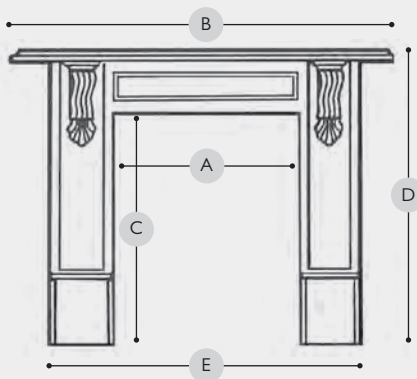

Timber and MDF Mantelpieces

Richmond