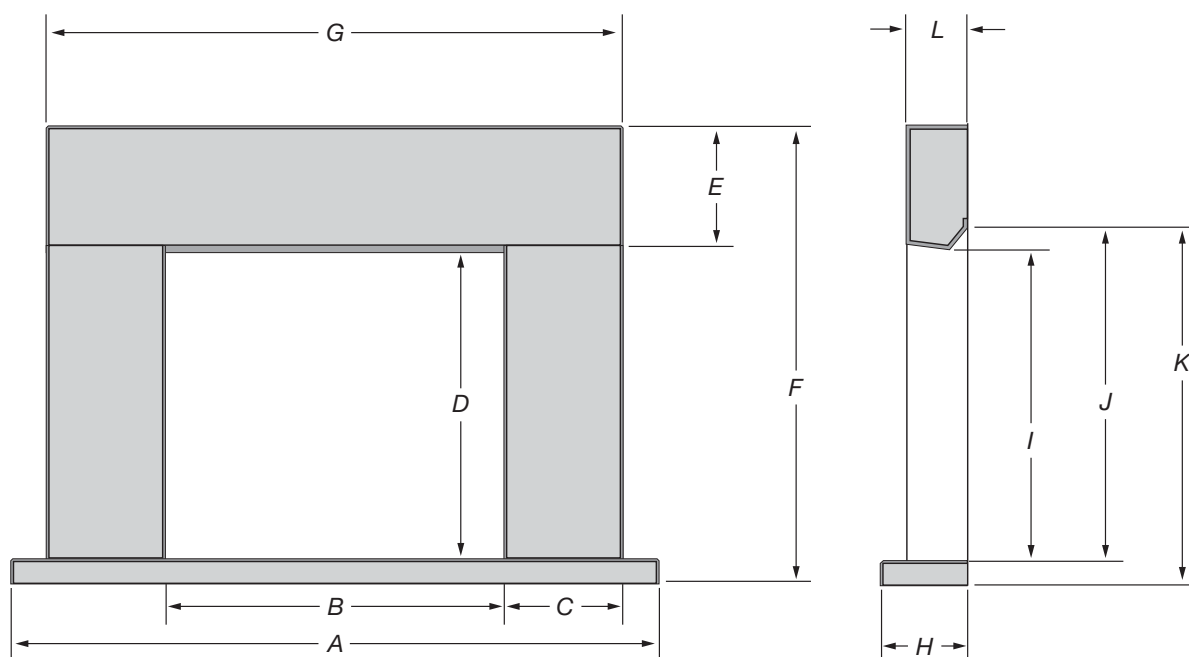

HEAT & GLO™
Where everything comes together

Luna
Modern Collection Surround

Luna

Specifications

MODEL	A	B	C	D	E	F	G	H	I	J	K	L
LUNA 350	1380	720	255	650	255	965	1225	180	650	700	750	125
LUNA 550	1455	795	255	700	255	1015	1300	180	700	750	800	125
LUNA 6000	1580	920	255	785	255	1100	1430	180	785	830	885	125

Dimensions above are in mm. Reference dimensions only. Refer to installation manual for detailed specifications on installing this product. Heat & Glo reserve the right to update products periodically. Pictures in this brochure are not true representation of the mantel finish, fireplace finish and/or flames.