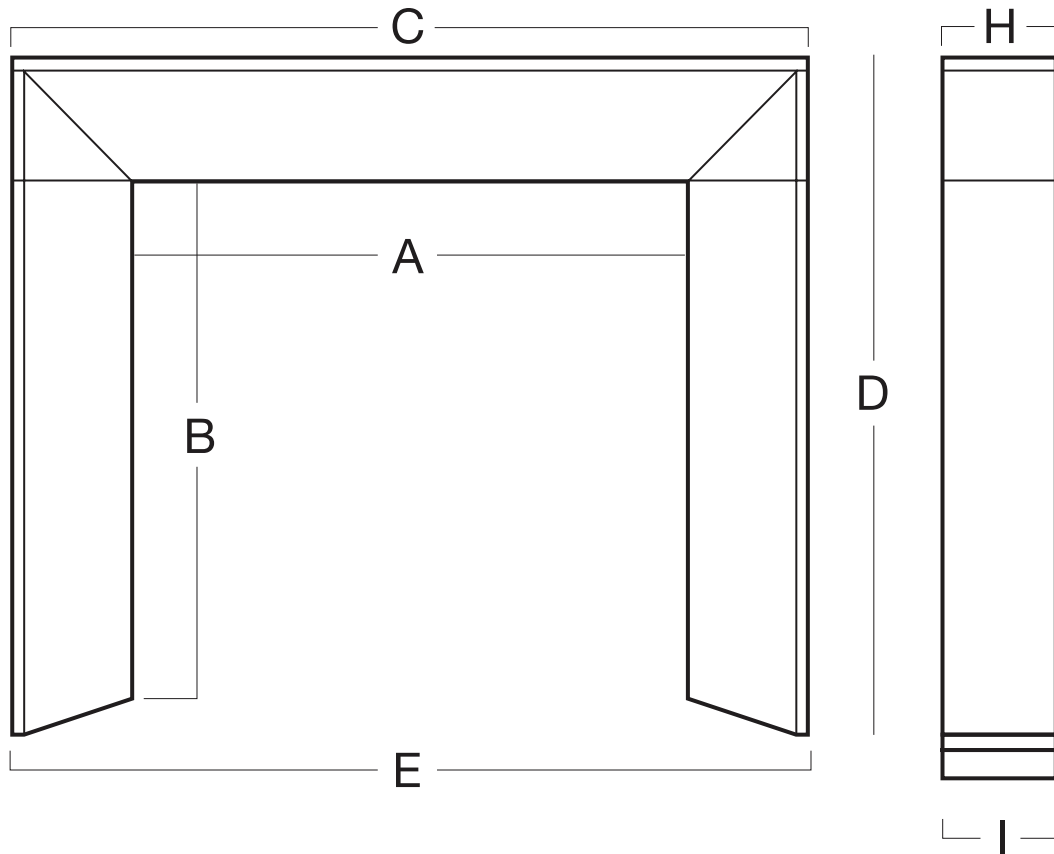

# Marseilles Mantelpiece

MODEL	A	B	C	D	E	H	I
MARSEILLES 52	916	916	1320	1118	1320	190	190
MARSEILLES 61	1080	950	1535	1178	1534	214	214

All measurements in millimetres.

This Mantel is available in Pearla Honed and Sahara Honed Marble and Turkish Limestone.