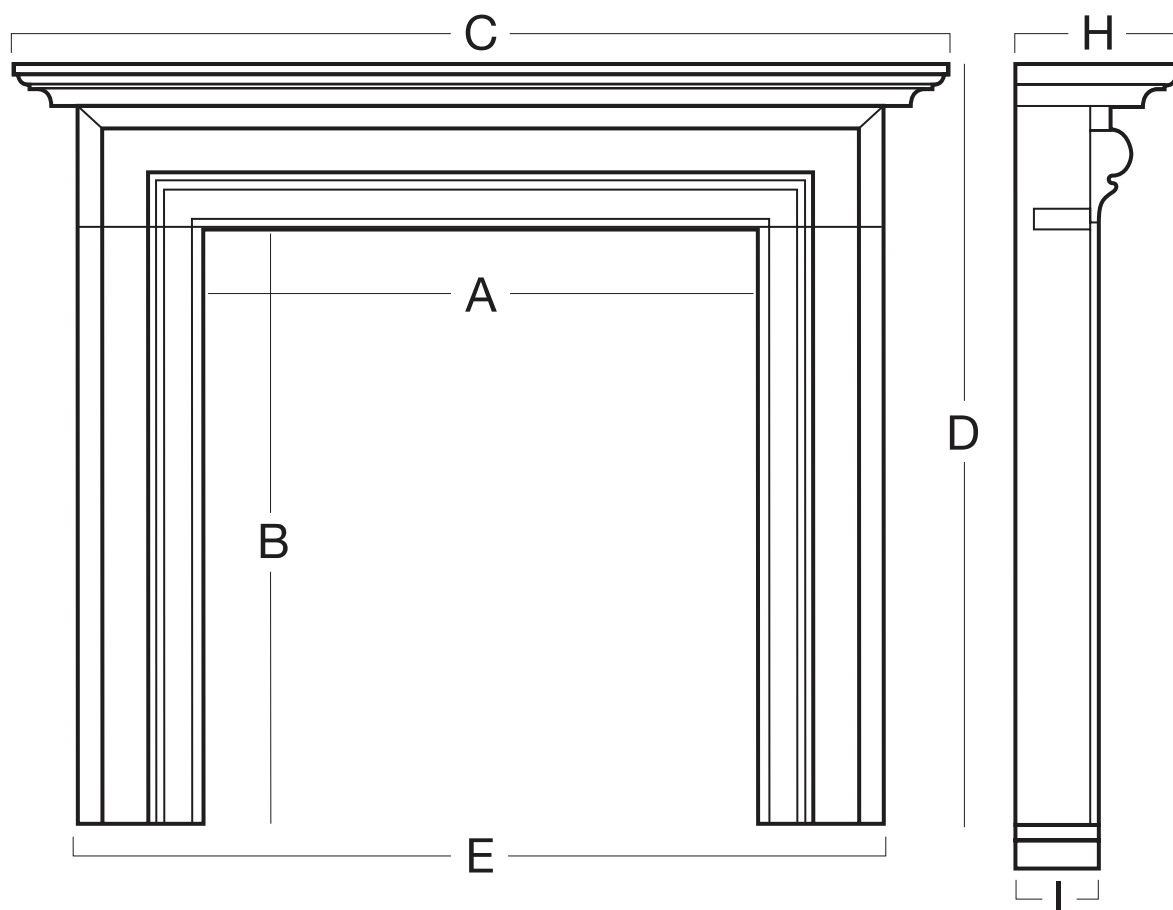

# Modena Mantelpiece

MODEL	A	B	C	D	E	H	I
MODENA 55	915	916	1400	1140	1235	240	171
MODENA 65	1080	950	1630	1189	1438	240	171

All measurements in millimetres.

This Mantel is available in Pearla Honed and Sahara Honed Marble and Turkish Limestone.