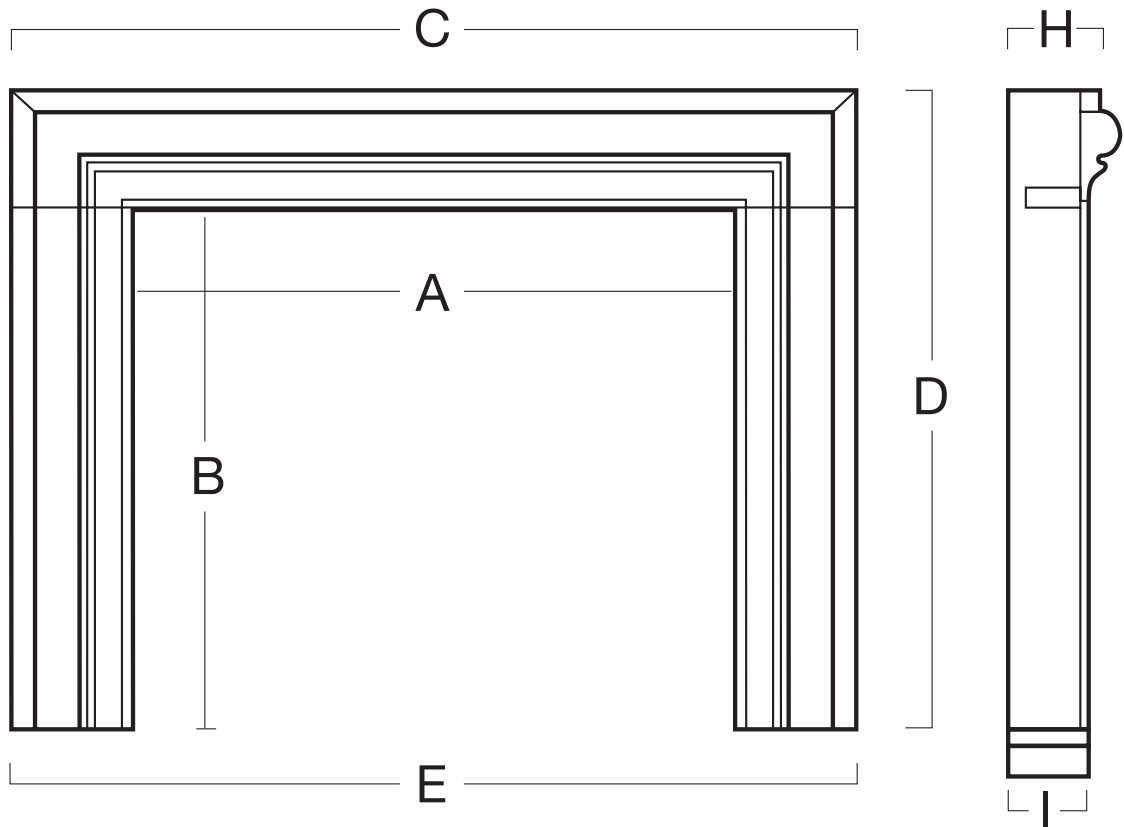

New Modena Mantelpiece

MODEL	A	B	C	D	E	H	I
NEW MODENA 55	915	916	1235	1140	1235	130	130
NEW MODENA 65	1080	950	1438	1189	1438	140	140

All measurements in millimetres.

This Mantel is available in Pearla Honed and Sahara Honed Marble and Turkish Limestone.