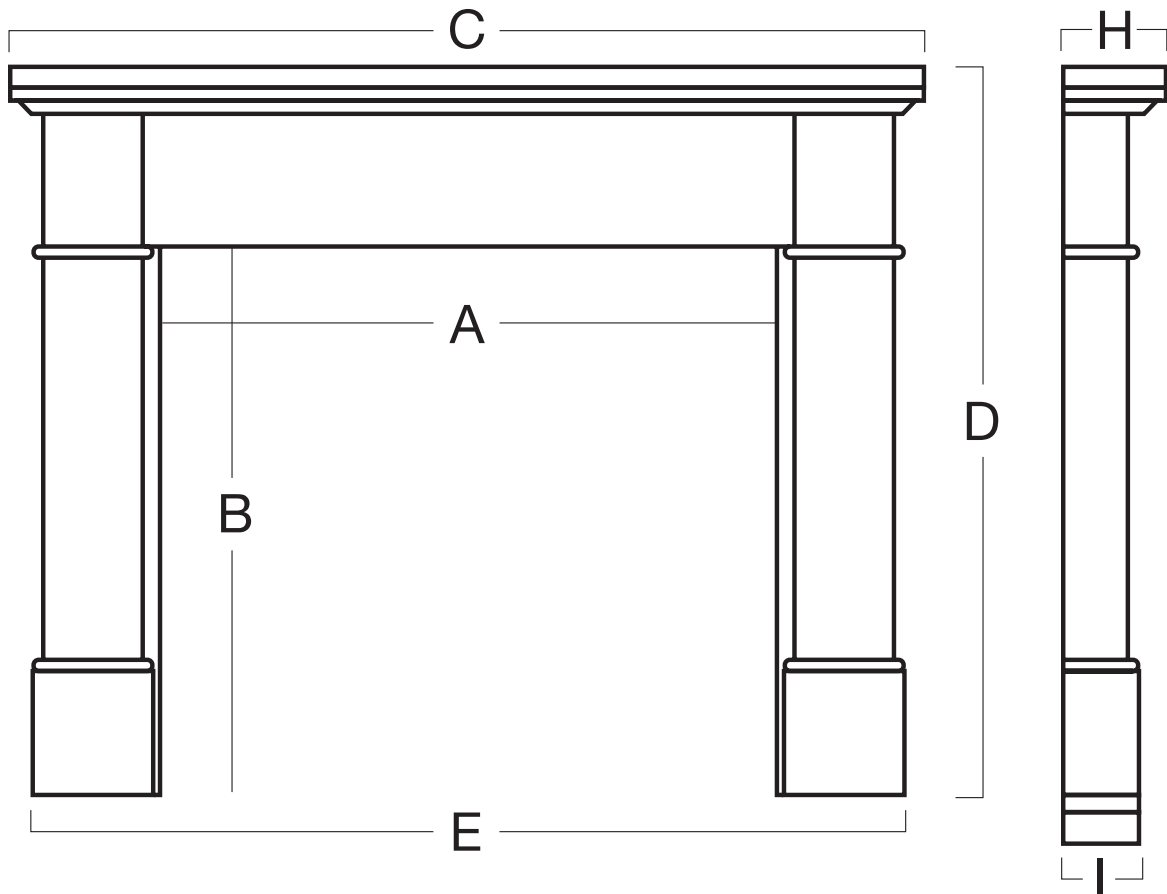

Windsor (same for MDF) Mantelpiece

MODEL	A	B	C	D	E	H	I
WINDSOR 56	900	900	1420	1175	1320	180	135
WINDSOR 63	1080	950	1605	1225	1505	180	135

All measurements in millimetres.

This Mantel is available in Pearla Honed and Sahara Honed Marble and Turkish Limestone.
The Windsor is also available in Cream and white MDF.