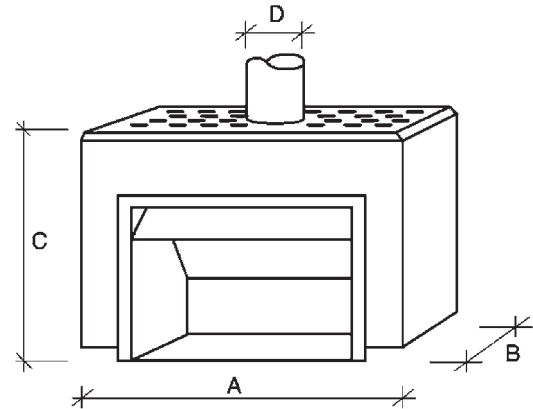

Jetmaster Double Sided

Heating Capacity (Sq.m)

	A	B	C	D	E	F	Wood	Gas**
700	850	800	610	700	220	345*	60	40
1050	1205	1150	600	770	233	455	50	-

*NB: A 300mm flue can be used with gas.

**Depending on type of burner.