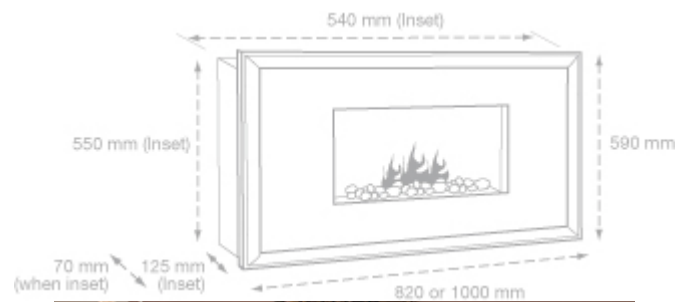

## Corello extra fire :

[Products](#) » [Fires](#)

- Choice of three finishes, graphite, bronze or stone effect, with decorative silver frame
- Includes "spacer" for wall mounting
- Shallow inset dimensions
- Multifunction remote control including dimmer
- Alternative manual control panel on fire
- Flame without heat setting
- Hidden heater 1000W/2000W
- Choice of two widths 1000mm or 800mm and either pebble or coal fuel effect
- Wall mounted version: back box/spacer in place, wall 'footprint' (h) 570 mm x (w) 700 mm. Projection from wall 195 mm.
- \*Please note, inset dimensions (cut hole size) when back box/spacer is removed

### Dimensions

1000 corello extra in stone effect with stone effect pebbles, fully inset