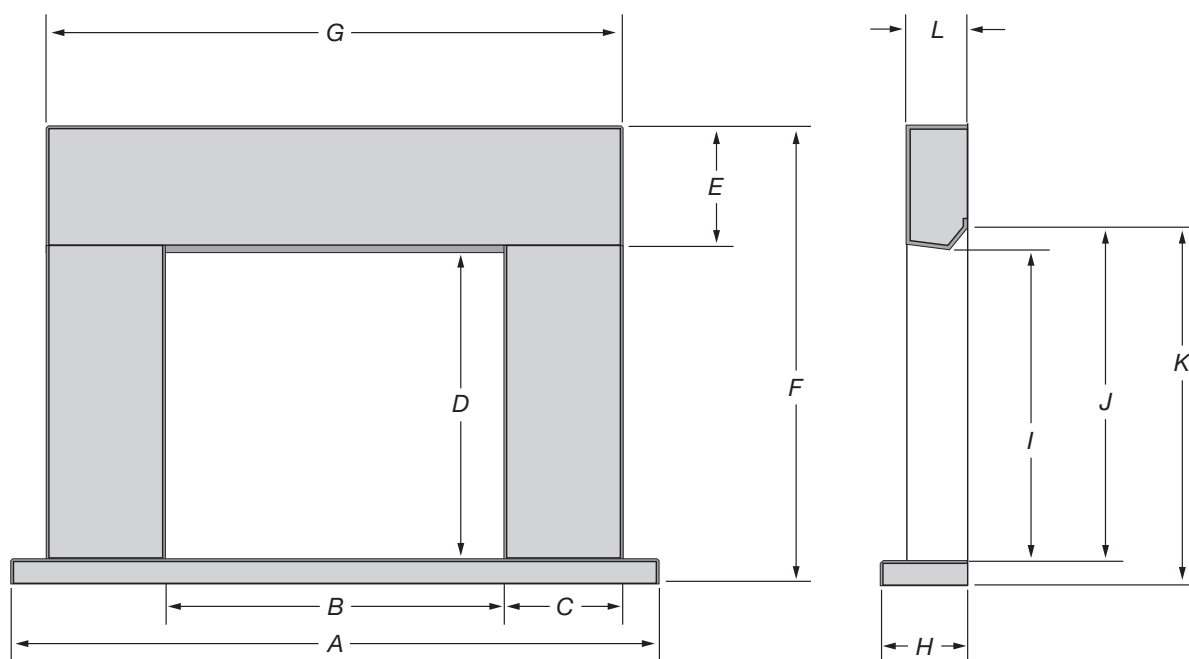

HEAT & GLO™
Where everything comes together

Luna
Modern Collection Surround

Luna

Specifications

MODEL	A	B	C	D	E	F	G	H	I	J	K	L
LUNA 350	1380	720	255	650	255	965	1225	180	650	700	750	125
LUNA 550	1455	795	255	700	255	1015	1300	180	700	750	800	125
LUNA 6000	1580	920	255	785	255	1100	1430	180	785	830	885	125

Dimensions above are in mm. Reference dimensions only. Refer to installation manual for detailed specifications on installing this product. Heat & Glo reserve the right to update products periodically. Pictures in this brochure are not true representation of the mantel finish, fireplace finish and/or flames.